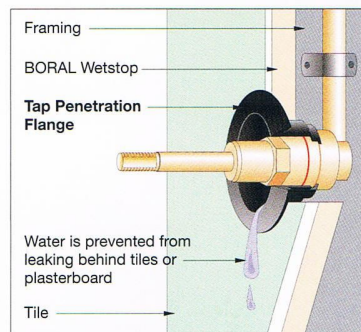

Sealing around Taps/Pipes Performed Shower Base and Wall Junctions

Boral Plasterboard (Malaysia) Sdn Bhd