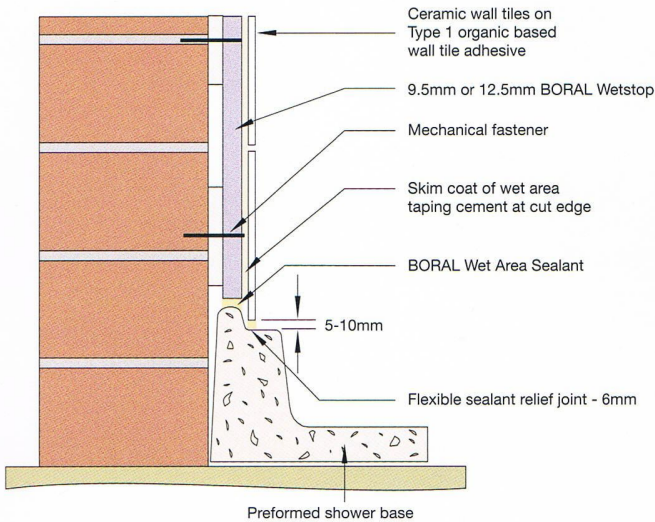

BORAL Wetstop
Build something great™

Wetstop

The Latest Technology, Moisture Resistant

BORAL Wetstop is the latest advancement in water resistant plasterboard lining. It is developed as a result of extensive research by Boral Plasterboard. The product when installed correctly will satisfy any building regulations. BORAL Wetstop is also available for Fire Rating Wet Areas.

BORAL Wetstop

BORAL Wetstop is specially developed as a lining for walls and ceilings in wet area rooms such as in bathrooms, kitchen and also in shower cubicles. BORAL Wetstop is applied to the wall framing and acts as a moisture resistant substrate for Ceramic Tiles surfaces in the area mentioned. The product is recognised by its blue paper liner.

Product Data

Thickness	Metric (mm)	9.5mm, 12.5mm
Edge Details:	Recessed Edge	Yes
	Square Edge	Yes
Width (mm):	1220	
Length (mm):	2440, 2743, 3048	
Weight:	9.5mm = 7.70kg/m ² , 12.5mm = 10.1kg/m ²	
Product Standard:	BS 1230 part 1, ASTM C630	
Product Testing:	BS 1230 part 1, ASTM C473	

• The above lengths are standard sizes, Boral Plasterboard is able to produce any required sheet length depending upon the order size.

Preformed Shower Base/Wall Junction

Impervious Floor/Wall Junction or Shower