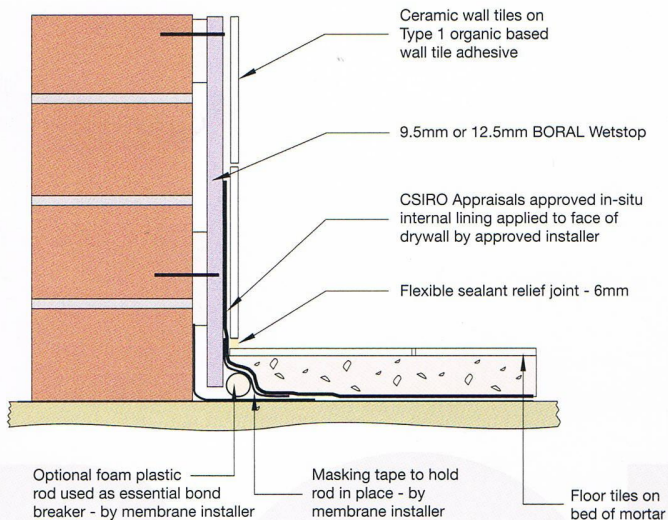

BORAL Wetstop
Build something great™

Wetstop

The Latest Technology, Moisture Resistant

BORAL Wetstop is the latest advancement in water resistant plasterboard lining. It is developed as a result of extensive research by Boral Plasterboard. The product when installed correctly will satisfy any building regulations. BORAL Wetstop is also available for Fire Rating Wet Areas.

BORAL Wetstop

BORAL Wetstop is specially developed as a lining for walls and ceilings in wet area rooms such as in bathrooms, kitchen and also in shower cubicles. BORAL Wetstop is applied to the wall framing and acts as a moisture resistant substrate for Ceramic Tiles surfaces in the area mentioned. The product is recognised by its blue paper liner.

Product Data

Thickness	Metric (mm)	9.5mm, 12.5mm
Edge Details:	Recessed Edge	Yes
	Square Edge	Yes
Width (mm):	1220	
Length (mm):	2440, 2743, 3048	
Weight:	9.5mm = 7.70kg/m ² , 12.5mm = 10.1kg/m ²	
Product Standard:	BS 1230 part 1, ASTM C630	
Product Testing:	BS 1230 part 1, ASTM C473	

• The above lengths are standard sizes, Boral Plasterboard is able to produce any required sheet length depending upon the order size.

Preformed Shower Base/Wall Junction

Impervious Floor/Wall Junction or Shower