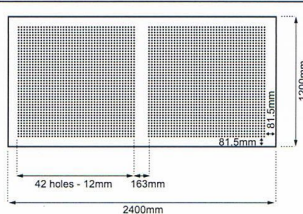

Product Data

BORAL Echostop S8 (S=Square Perforation, 8 sections)

S8	Size (mm)	12 x 1200 x 2400	Pattern	8 @ 22 x 22
	Weight (kg/m ²)	< 9.5 kg/m ²	Perforation Rate (%)	13.4%
	Edge Shape	Tapered	Back Sound Paper	Ahlstrom 550
	Perforated Type	Square	Standard Packaging	40
	Perforated Size	10 x 10mm	NRC with 50mm SoundBlock	0.75

BORAL Echostop R1 (R=Round Perforation, 1 section)

R1	Size (mm)	12 x 1200 x 2400	Pattern	1 @ 75 x 35
	Weight (kg/m ²)	< 9.5 kg/m ²	Perforation Rate (%)	16.1%
	Edge Shape	Tapered	Back Sound Paper	Ahlstrom 550
	Perforated Type	Round	Standard Packaging	40
	Perforated Size	Ø 15mm	NRC with 50mm SoundBlock	0.80

BORAL Echostop R2 (R=Round Perforation, 2 sections)

R2	Size (mm)	12 x 1200 x 2400	Pattern	2 @ 42 x 42
	Weight (kg/m ²)	< 9.5 kg/m ²	Perforation Rate (%)	13.9%
	Edge Shape	Tapered	Back Sound Paper	Ahlstrom 550
	Perforated Type	Round	Standard Packaging	40
	Perforated Size	Ø 12mm	NRC with 50mm SoundBlock	0.80

BORAL Echostop R8 (R=Round Perforation, 8 sections)

R8	Size (mm)	12 x 1200 x 2400	Pattern	8 @ 15 x 15
	Weight (kg/m ²)	< 9.5 kg/m ²	Perforation Rate (%)	11.0%
	Edge Shape	Tapered	Back Sound Paper	Ahlstrom 550
	Perforated Type	Round	Standard Packaging	40
	Perforated Size	Ø 15mm	NRC with 50mm SoundBlock	0.70