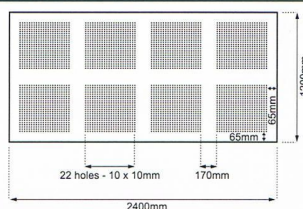

Product Data

BORAL Echostop S8 (S=Square Perforation, 8 sections)

S8	Size (mm)	12 x 1200 x 2400	Pattern	8 @ 22 x 22
	Weight (kg/m ²)	< 9.5 kg/m ²	Perforation Rate (%)	13.4%
	Edge Shape	Tapered	Back Sound Paper	Ahlstrom 550
	Perforated Type	Square	Standard Packaging	40
	Perforated Size	10 x 10mm	NRC with 50mm SoundBlock	0.75

BORAL Echostop R1 (R=Round Perforation, 1 section)

R1	Size (mm)	12 x 1200 x 2400	Pattern	1 @ 75 x 35
	Weight (kg/m ²)	< 9.5 kg/m ²	Perforation Rate (%)	16.1%
	Edge Shape	Tapered	Back Sound Paper	Ahlstrom 550
	Perforated Type	Round	Standard Packaging	40
	Perforated Size	Ø 15mm	NRC with 50mm SoundBlock	0.80

BORAL Echostop R2 (R=Round Perforation, 2 sections)

R2	Size (mm)	12 x 1200 x 2400	Pattern	2 @ 42 x 42
	Weight (kg/m ²)	< 9.5 kg/m ²	Perforation Rate (%)	13.9%
	Edge Shape	Tapered	Back Sound Paper	Ahlstrom 550
	Perforated Type	Round	Standard Packaging	40
	Perforated Size	Ø 12mm	NRC with 50mm SoundBlock	0.80

BORAL Echostop R8 (R=Round Perforation, 8 sections)

R8	Size (mm)	12 x 1200 x 2400	Pattern	8 @ 15 x 15
	Weight (kg/m ²)	< 9.5 kg/m ²	Perforation Rate (%)	11.0%
	Edge Shape	Tapered	Back Sound Paper	Ahlstrom 550
	Perforated Type	Round	Standard Packaging	40
	Perforated Size	Ø 15mm	NRC with 50mm SoundBlock	0.70