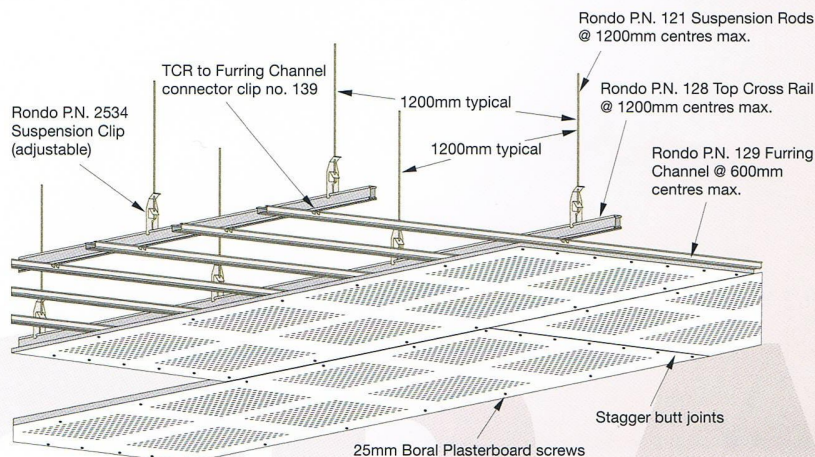

BORAL Echostop R8 (R=Round Perforation, 8 sections)

R8	Size (mm)	12 x 1200 x 2400	Pattern	8 @ 15 x 15
	Weight (kg/m ²)	< 9.5 kg/m ²	Perforation Rate (%)	11.0%
	Edge Shape	Tapered	Back Sound Paper	Ahlstrom 550
	Perforated Type	Round	Standard Packaging	40
	Perforated Size	Ø 15mm	NRC with 50mm SoundBlock	0.70

How to specify this product:

Supply and install BORAL Echostop 12mm as shown on the relevant drawings. BORAL Echostop must be installed and finished in accordance to manufacturer's specification.

For more information, please contact our technical service.