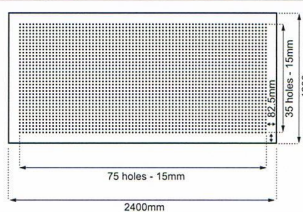

Product Data

BORAL Echostop S8 (S=Square Perforation, 8 sections)

S8	Size (mm)	12 x 1200 x 2400	Pattern	8 @ 22 x 22
	Weight (kg/m ²)	< 9.5 kg/m ²	Perforation Rate (%)	13.4%
	Edge Shape	Tapered	Back Sound Paper	Ahlstrom 550
	Perforated Type	Square	Standard Packaging	40
	Perforated Size	10 x 10mm	NRC with 50mm SoundBlock	0.75

BORAL Echostop R1 (R=Round Perforation, 1 section)

R1	Size (mm)	12 x 1200 x 2400	Pattern	1 @ 75 x 35
	Weight (kg/m ²)	< 9.5 kg/m ²	Perforation Rate (%)	16.1%
	Edge Shape	Tapered	Back Sound Paper	Ahlstrom 550
	Perforated Type	Round	Standard Packaging	40
	Perforated Size	Ø 15mm	NRC with 50mm SoundBlock	0.80

BORAL Echostop R2 (R=Round Perforation, 2 sections)

R2	Size (mm)	12 x 1200 x 2400	Pattern	2 @ 42 x 42
	Weight (kg/m ²)	< 9.5 kg/m ²	Perforation Rate (%)	13.9%
	Edge Shape	Tapered	Back Sound Paper	Ahlstrom 550
	Perforated Type	Round	Standard Packaging	40
	Perforated Size	Ø 12mm	NRC with 50mm SoundBlock	0.80

BORAL Echostop R8 (R=Round Perforation, 8 sections)

R8	Size (mm)	12 x 1200 x 2400	Pattern	8 @ 15 x 15
	Weight (kg/m ²)	< 9.5 kg/m ²	Perforation Rate (%)	11.0%
	Edge Shape	Tapered	Back Sound Paper	Ahlstrom 550
	Perforated Type	Round	Standard Packaging	40
	Perforated Size	Ø 15mm	NRC with 50mm SoundBlock	0.70