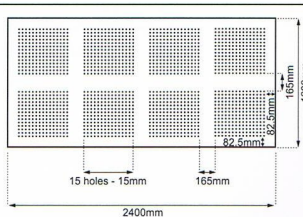

Product Data

BORAL Echostop S8 (S=Square Perforation, 8 sections)

S8	Size (mm)	12 x 1200 x 2400	Pattern	8 @ 22 x 22
	Weight (kg/m ²)	< 9.5 kg/m ²	Perforation Rate (%)	13.4%
	Edge Shape	Tapered	Back Sound Paper	Ahlstrom 550
	Perforated Type	Square	Standard Packaging	40
	Perforated Size	10 x 10mm	NRC with 50mm SoundBlock	0.75

BORAL Echostop R1 (R=Round Perforation, 1 section)

R1	Size (mm)	12 x 1200 x 2400	Pattern	1 @ 75 x 35
	Weight (kg/m ²)	< 9.5 kg/m ²	Perforation Rate (%)	16.1%
	Edge Shape	Tapered	Back Sound Paper	Ahlstrom 550
	Perforated Type	Round	Standard Packaging	40
	Perforated Size	Ø 15mm	NRC with 50mm SoundBlock	0.80

BORAL Echostop R2 (R=Round Perforation, 2 sections)

R2	Size (mm)	12 x 1200 x 2400	Pattern	2 @ 42 x 42
	Weight (kg/m ²)	< 9.5 kg/m ²	Perforation Rate (%)	13.9%
	Edge Shape	Tapered	Back Sound Paper	Ahlstrom 550
	Perforated Type	Round	Standard Packaging	40
	Perforated Size	Ø 12mm	NRC with 50mm SoundBlock	0.80

BORAL Echostop R8 (R=Round Perforation, 8 sections)

R8	Size (mm)	12 x 1200 x 2400	Pattern	8 @ 15 x 15
	Weight (kg/m ²)	< 9.5 kg/m ²	Perforation Rate (%)	11.0%
	Edge Shape	Tapered	Back Sound Paper	Ahlstrom 550
	Perforated Type	Round	Standard Packaging	40
	Perforated Size	Ø 15mm	NRC with 50mm SoundBlock	0.70